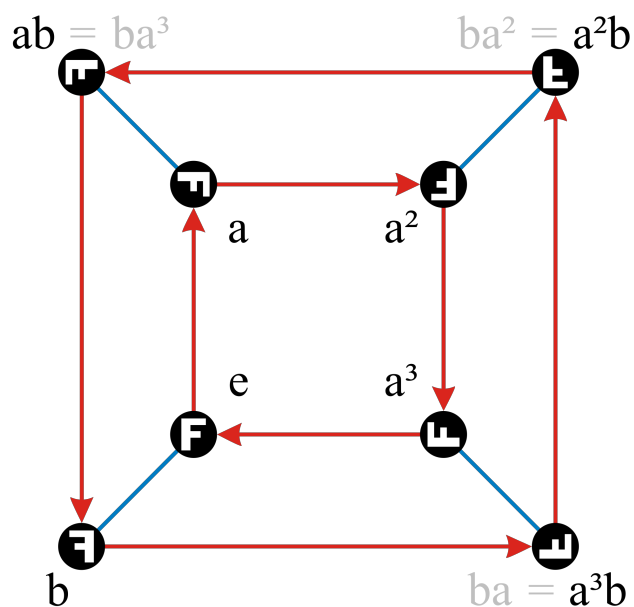

Puzzles, Codes and Groups

First-Year Summer Project, January–February 2020

Apply to Juliane.Turner@newcastle.edu.au with your student number.

Six scholarships of \$2000 each available.

<https://carma.newcastle.edu.au/tdlc/>